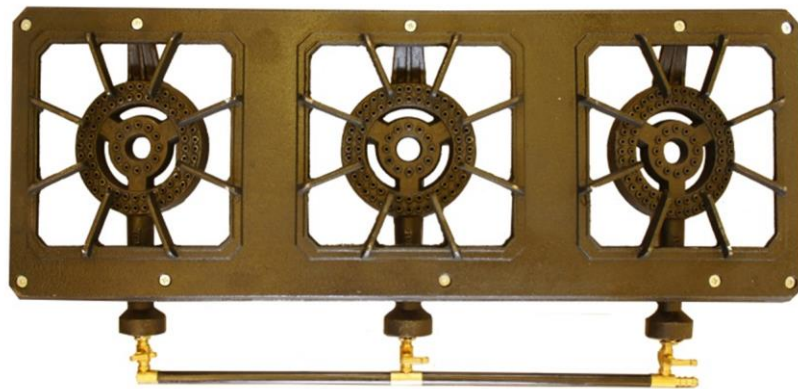

Code:
KC203

4-Burner Gas Hob

1 x Ultra-Rapid burner (3.7 kW)
1 x Rapid burner (3.0 kW)
2 x Semi-Rapid burner (1.7 kW)
Each burner fitted with flame failure safety
Integrated Pulls Ignition system

Code:
KC202

5-Burner Gas Hob

1 x Ultra-Rapid burner (3.7 kW)
1 x Rapid burner (3.0 kW)
2 x Semi-Rapid burner (1.7 kW)
1 x Auxiliary burner (1.0 kW)
Each burner fitted with flame failure safety
Integrated Pulls Ignition system

Code:
AFT011

Boiling Table

Single Burner Cast Iron
(Table-top Model)

Code:
AFT013

Boiling Table

3-Burner Cast Iron
(Table-top Model)